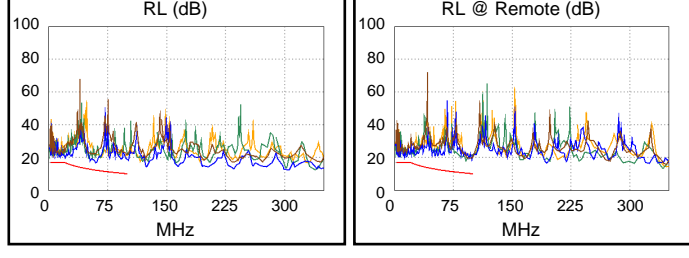

Compliant Network Standards:
10BASE-T   100BASE-TX   100BASE-T4
1000BASE-T   2.5GBASE-T   ATM-25
ATM-51   ATM-155   100VG-AnyLan
TR-4   TR-16 Active   TR-16 Passive