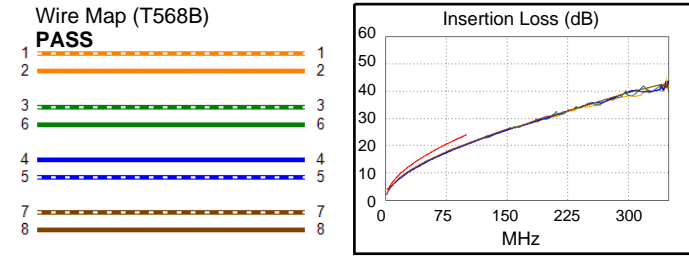

Cable ID: LINHA LANDUTTI CATEGORIA 5E 02

Test Limit: ISO11801 Channel Class D
Limits Version: V7.9
Date / Time: 10/22/2024 12:57:30 PM
Operator: AURELIO DUARTE
Headroom 6.5 dB (NEXT 3,6-4,5)
Cable Type: Cat 5e U/UTP
NVP: 68.0%

Length (ft), Limit 328	[Pair 3,6]	302
Prop. Delay (ns), Limit 555	[Pair 7,8]	460
Delay Skew (ns), Limit 50	[Pair 7,8]	9
Resistance (ohms), Limit 25.00	[Pair 7,8]	18.38
Insertion Loss Margin (dB)	[Pair 7,8]	3.3
Frequency (MHz)	[Pair 7,8]	100.0
Limit (dB)	[Pair 7,8]	24.0