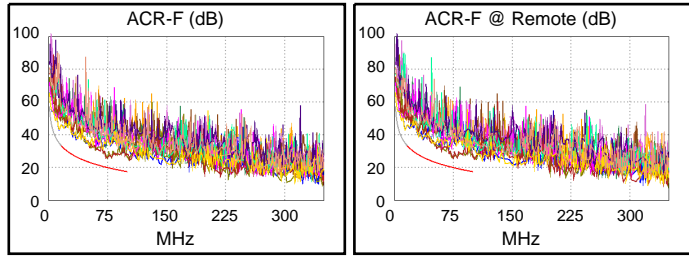

Worst Case Margin		Worst Case Value	
PASS	MAIN	SR	MAIN	SR
Worst Pair	3,6-7,8	3,6-4,5	3,6-4,5	3,6-4,5
ACR-N (dB)	8.6	7.5	12.3	11.9
Freq. (MHz)	25.8	6.0	99.8	92.3
Limit (dB)	28.5	45.1	6.1	7.7
Worst Pair	3,6	3,6	3,6	3,6
PS ACR-N (dB)	9.7	8.8	12.2	13.2
Freq. (MHz)	31.8	6.1	99.8	92.5
Limit (dB)	22.6	41.9	3.1	4.6