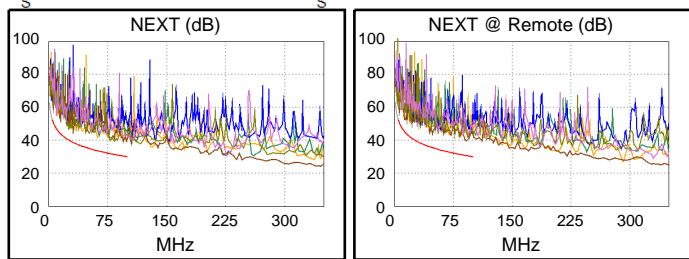

Worst Case Margin		Worst Case Value	
PASS	MAIN	SR	MAIN	SR
Worst Pair	4,5-3,6	3,6-4,5	4,5-3,6	3,6-4,5
ACR-F (dB)	5.1	5.2	5.1	5.2
Freq. (MHz)	73.3	73.5	73.3	73.5
Limit (dB)	20.1	20.1	20.1	20.1
Worst Pair	3,6	4,5	4,5	4,5
PS ACR-F (dB)	8.0	7.7	10.3	10.4
Freq. (MHz)	73.3	73.5	100.0	100.0
Limit (dB)	17.1	17.1	14.4	14.4